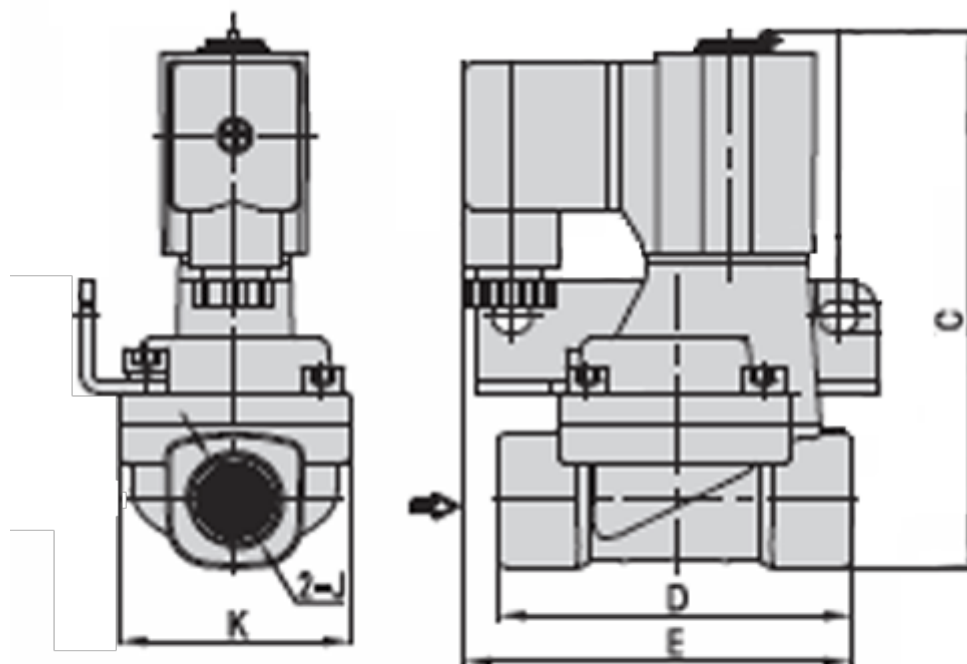

# Data Sheet

Article number: 582W20020AG

Description: Fluid control valve - 2/2 NC, 2W20020AG - 230VAC  
port 3/4" - orifice 20 internally piloted, brass

## Measures

C = 115.4

D = 82

E = 78.5

J = G 3/4"

K = 53